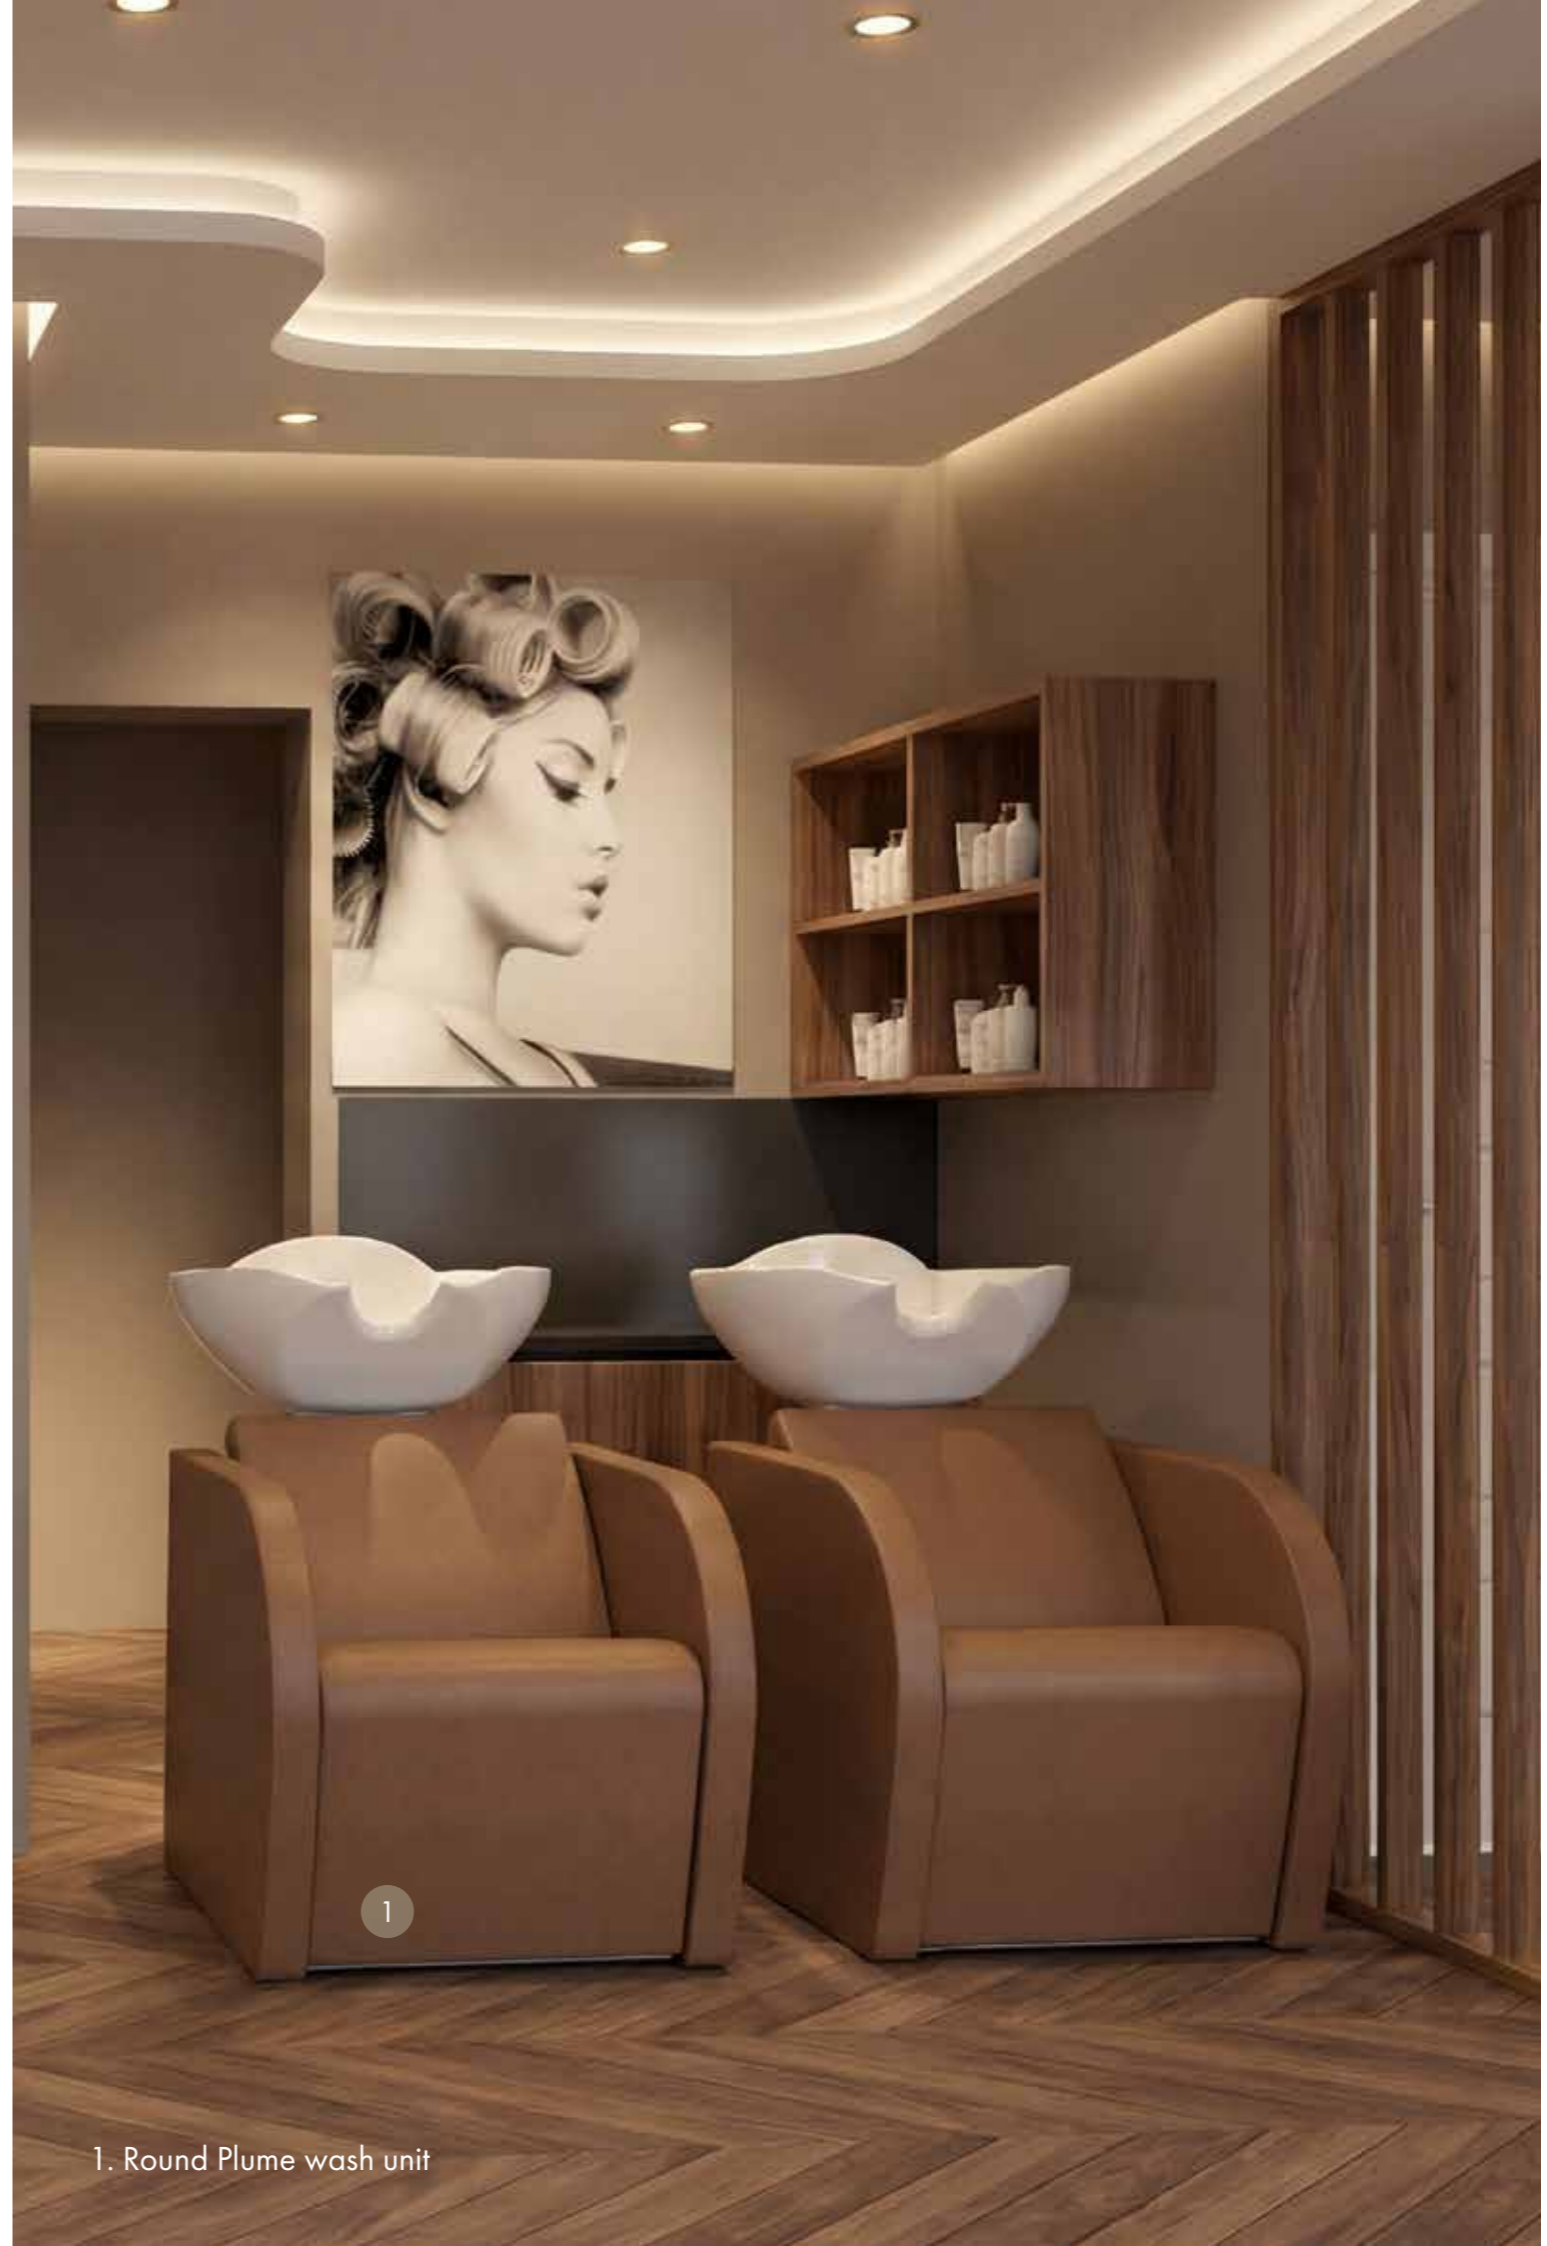

1. Round Plume wash unit