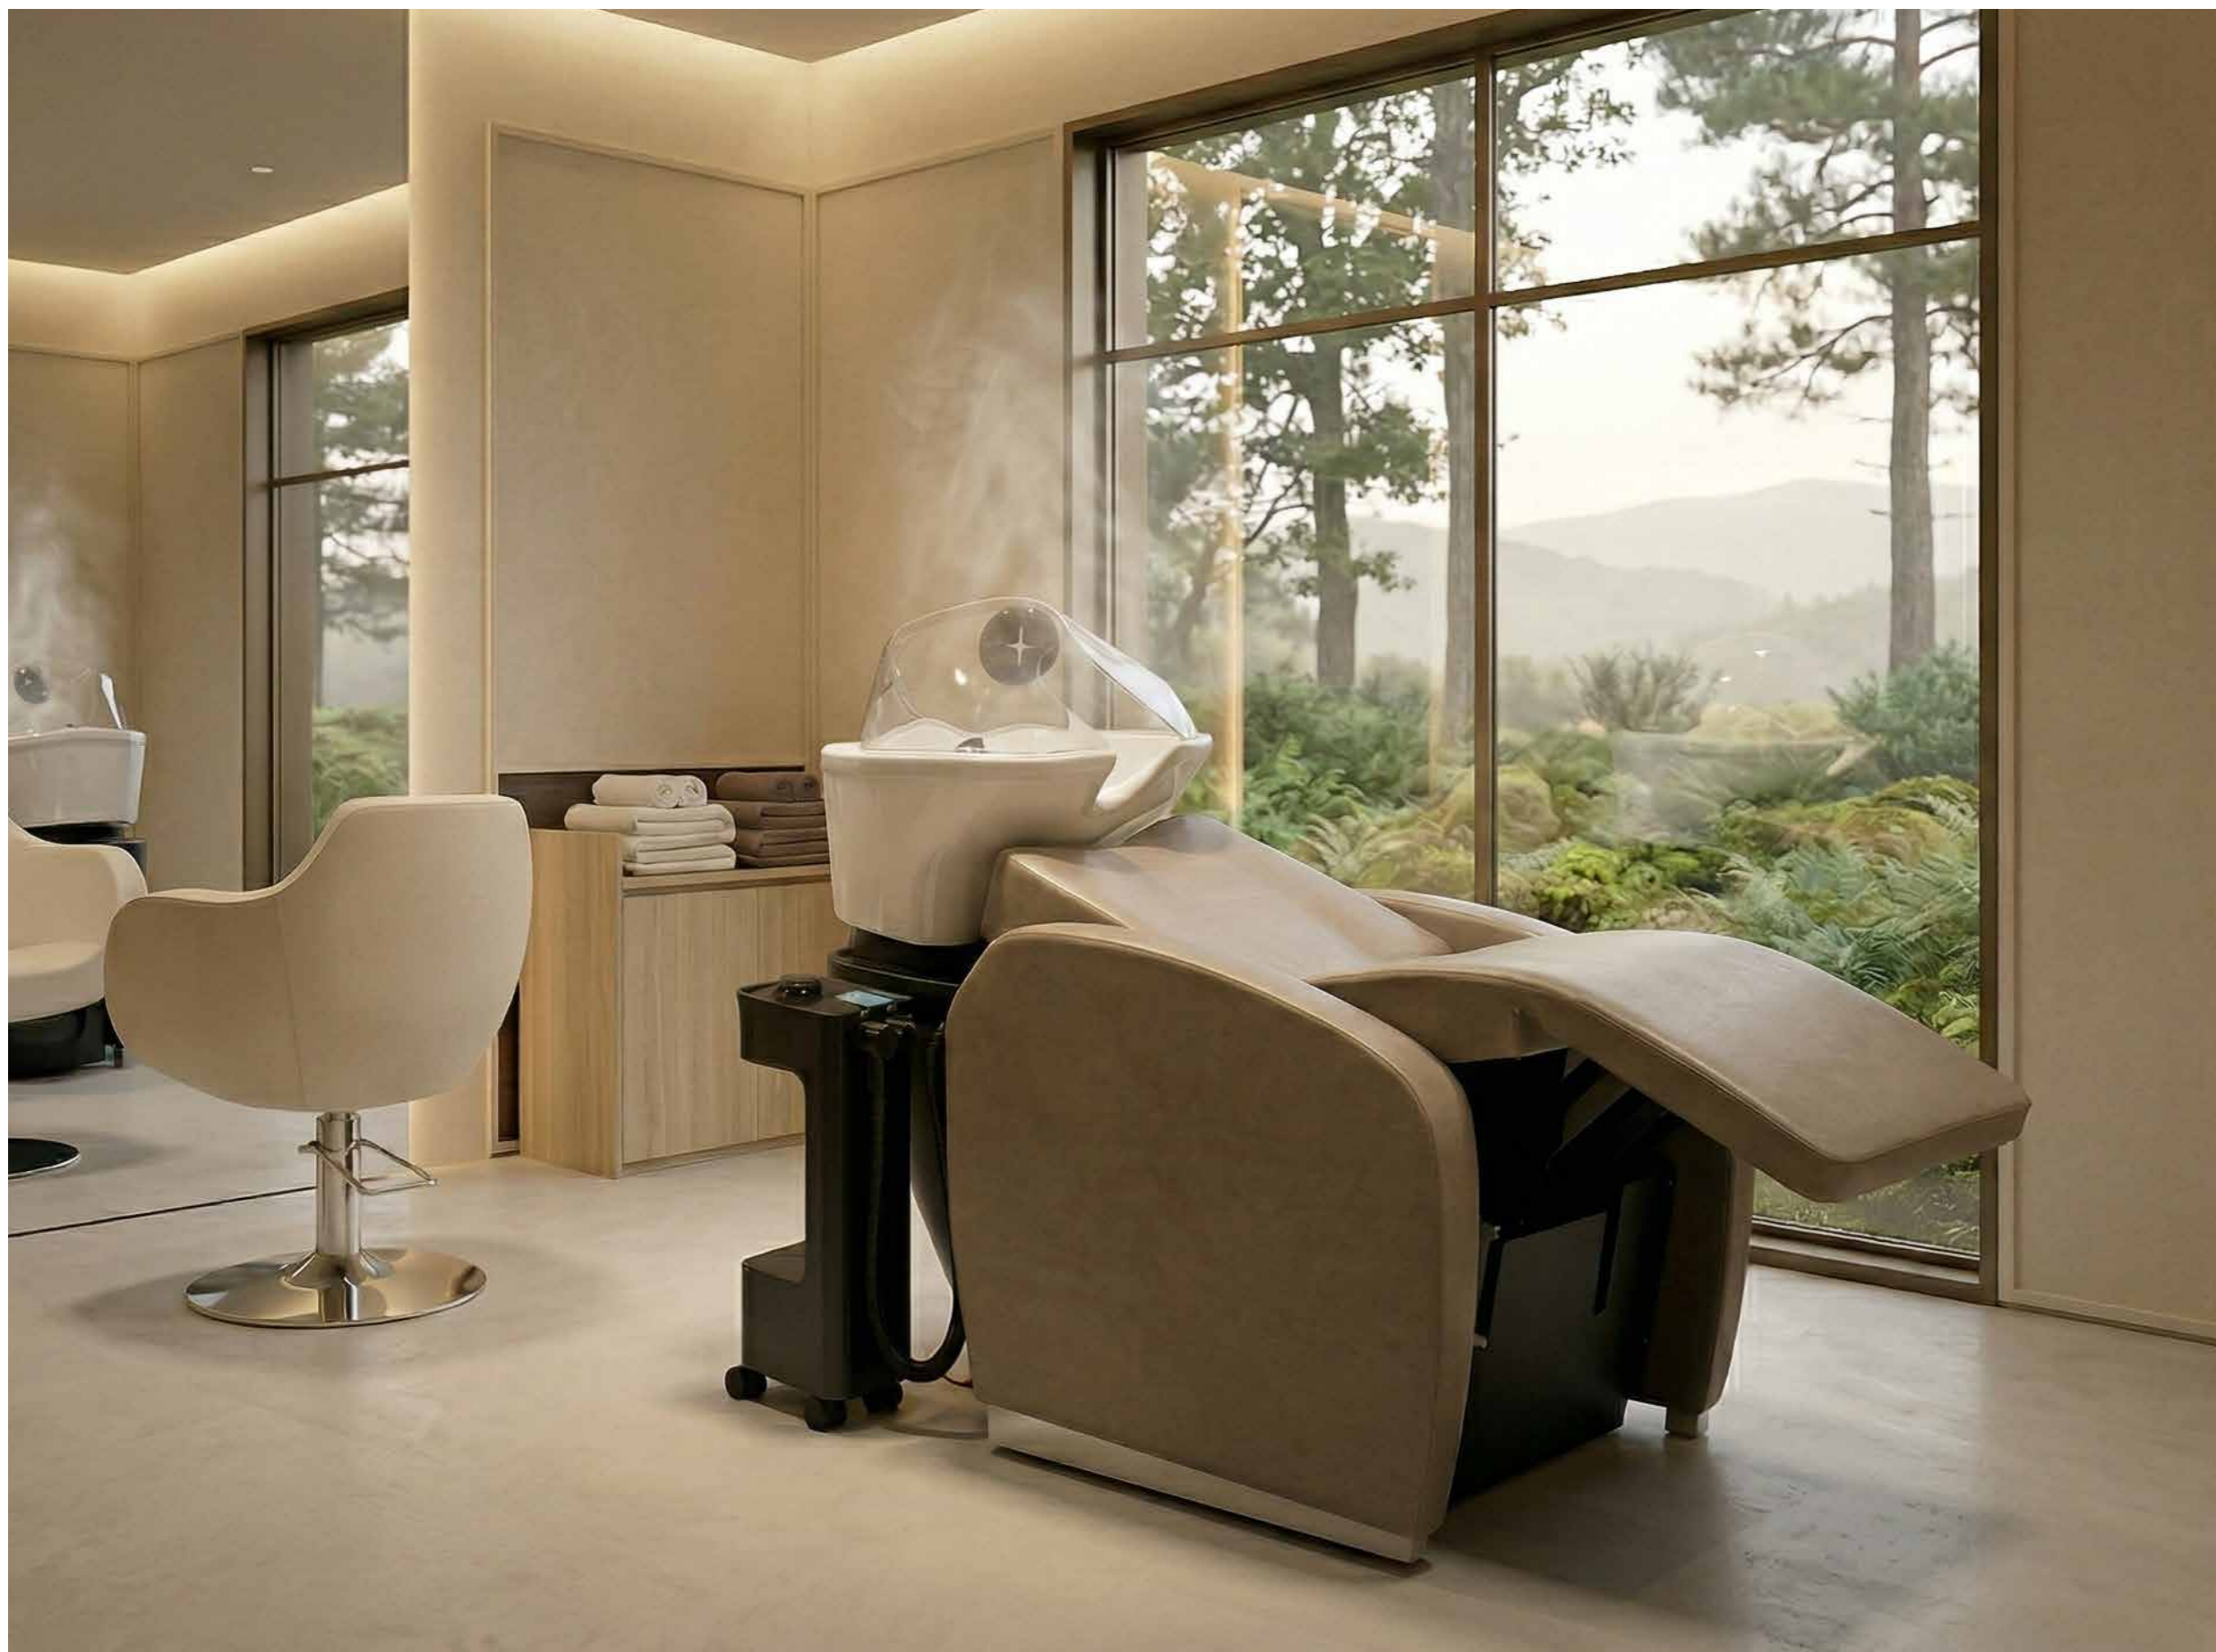

# SPECIAL COMBO

VAPOMIST 1 NEW + CALOTTA SHIRODARA + NEW ALMOND Air Massage

€ 8.500

**NEW ALMOND**  
RELAX €4.595  
AIR MASSAGE € 5.395

**IGLOO**  
€ 320

**IGLOO SHIRODARA**  
€ 1.432

 Compatible with  
all wash units